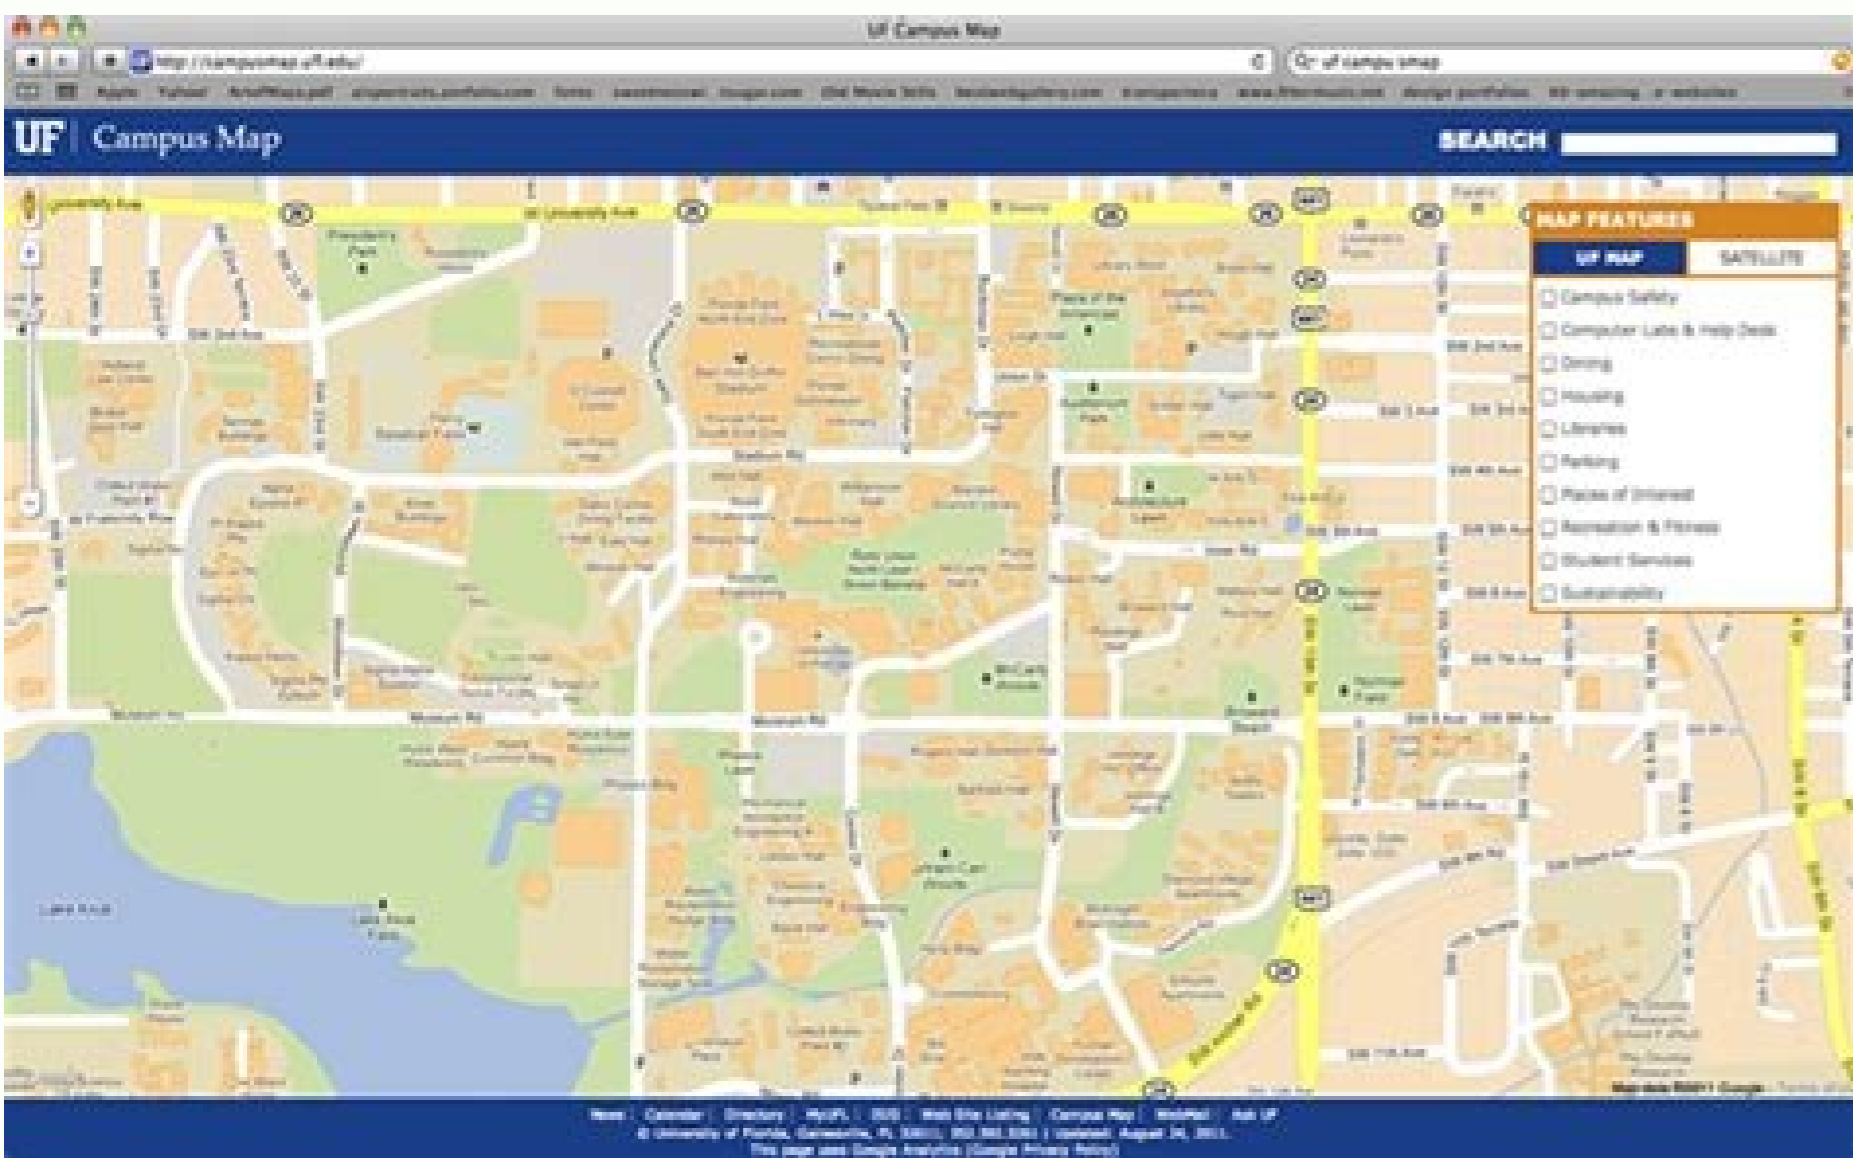

University of florida campus map pdf

Map of florida state university campus. Map of florida atlantic university campus. University of west florida campus map. University of central florida campus map. University of south florida campus map. University of central florida campus map pdf. University of south florida st petersburg campus map. University of north florida campus map.