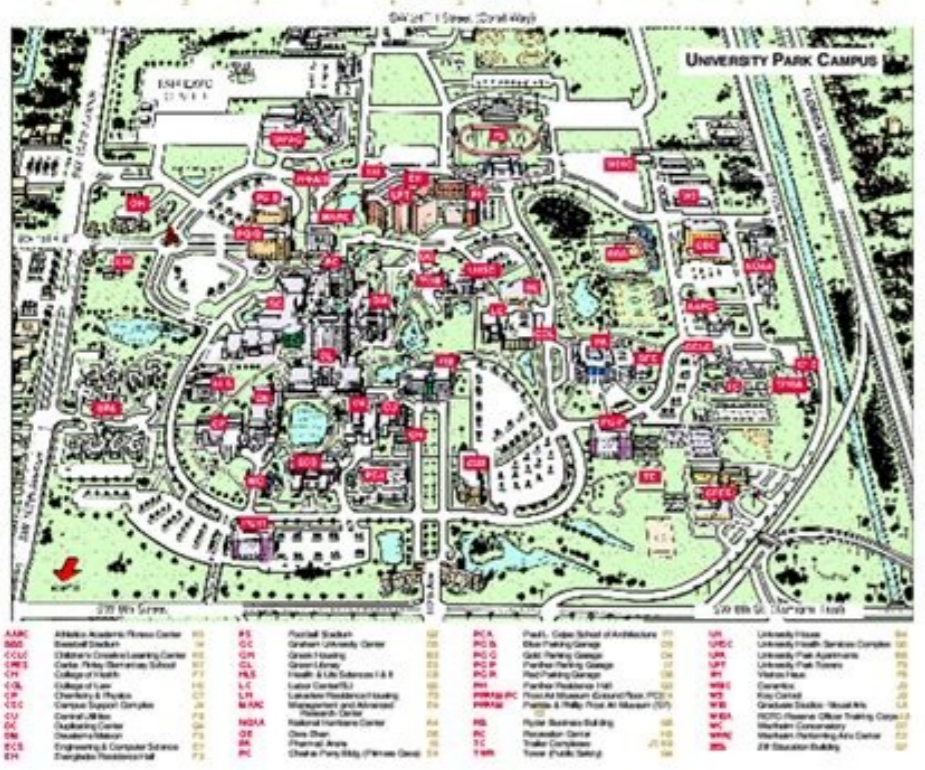

University of florida campus map pdf

Map of florida state university campus. Map of florida atlantic university campus. University of west florida campus map. University of central florida campus map. University of south florida campus map. University of central florida campus map pdf. University of south florida st petersburg campus map. University of north florida campus map.